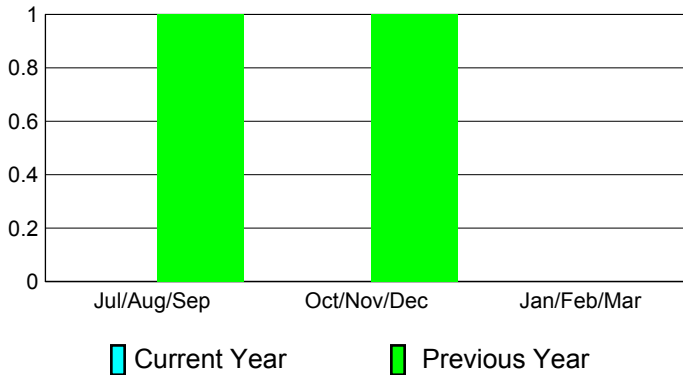

2010-2011 GMT Reports for District (or Undistricted) **District 110CW**

GMT: **HOWARD PATRICK LEE**

Location: **NETHERLANDS**

GMT CA: **4**

CLUBS

**Club Results
2010-2011**

**Clubs
2009-2010**

Month	New Club Goal	Actual New Clubs	Actual Dropped Clubs	Gain/Loss of Clubs	Gain/Loss of Clubs
Jul/Aug/Sep	0	0	0	0	1
Oct/Nov/Dec	0	0	0	0	1
Jan/Feb/Mar	1	0	0	0	0
Totals	1	0	0	0	2

Club Results 2010-2011

Goal, New, Dropped, Gain/Loss

Comparison of Club Gain/Loss

Current Year Compared to the Previous Year

YTD Status Quo Clubs 2010-2011

Status Quo Clubs Compared to Status Quo Members

MEMBERSHIP