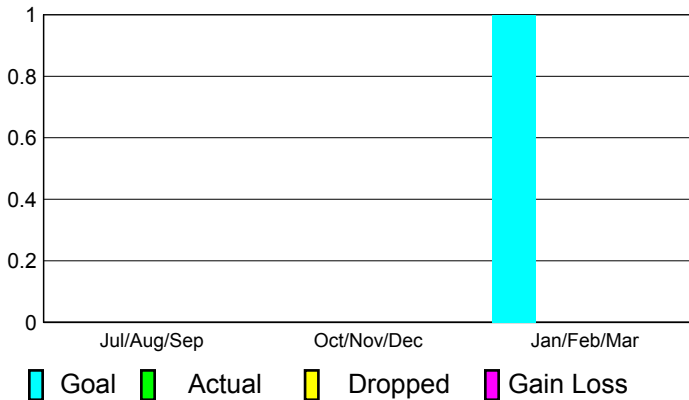

2010-2011 GMT Reports for District (or Undistricted) **District 110CW**

GMT: **HOWARD PATRICK LEE**

Location: **NETHERLANDS**

GMT CA: **4**

CLUBS

**Club Results
2010-2011**

**Clubs
2009-2010**

Month	New Club Goal	Actual New Clubs	Actual Dropped Clubs	Gain/Loss of Clubs	Gain/Loss of Clubs
Jul/Aug/Sep	0	0	0	0	1
Oct/Nov/Dec	0	0	0	0	1
Jan/Feb/Mar	1	0	0	0	0
Totals	1	0	0	0	2

Club Results 2010-2011

Goal, New, Dropped, Gain/Loss

Comparison of Club Gain/Loss

Current Year Compared to the Previous Year

YTD Status Quo Clubs 2010-2011

Status Quo Clubs Compared to Status Quo Members

MEMBERSHIP