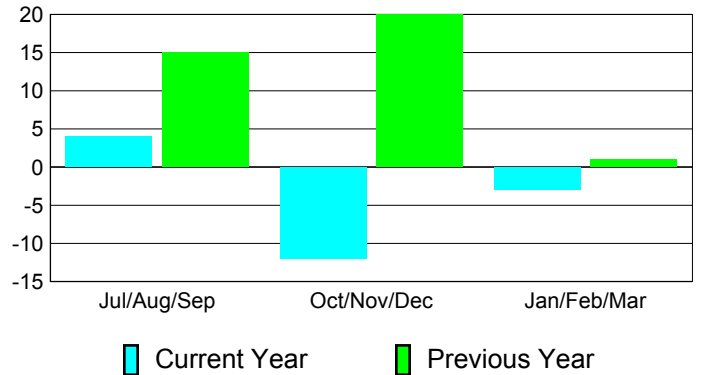

**Membership Results
2010-2011**

**Membership
2009-2010**

Month	Net Memb Goal	Actual New Memb	Actual Dropped Memb	Gain/Loss of Memb	Gain/Loss of Memb
Jul/Aug/Sep	-15	51	-47	4	15
Oct/Nov/Dec	0	19	-31	-12	20
Jan/Feb/Mar	22	17	-20	-3	1
Totals	7	87	-98	-11	36

Membership Results 2010-2011

Goal, New, Dropped, Gain/Loss

Comparison of Membership Gain/Loss

Current Year Compared to the Previous Year

Gender Comparison 2010-2011

Jul/Aug/Sep

Oct/Nov/Dec

Jan/Feb/Mar