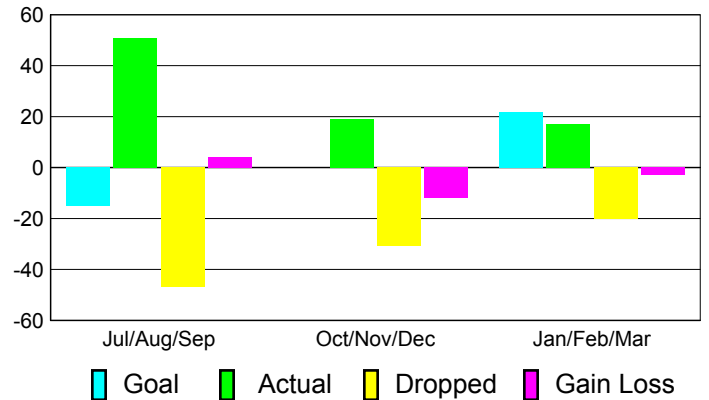

Membership Results 2010-2011

Goal, New, Dropped, Gain/Loss

Comparison of Membership Gain/Loss

Current Year Compared to the Previous Year